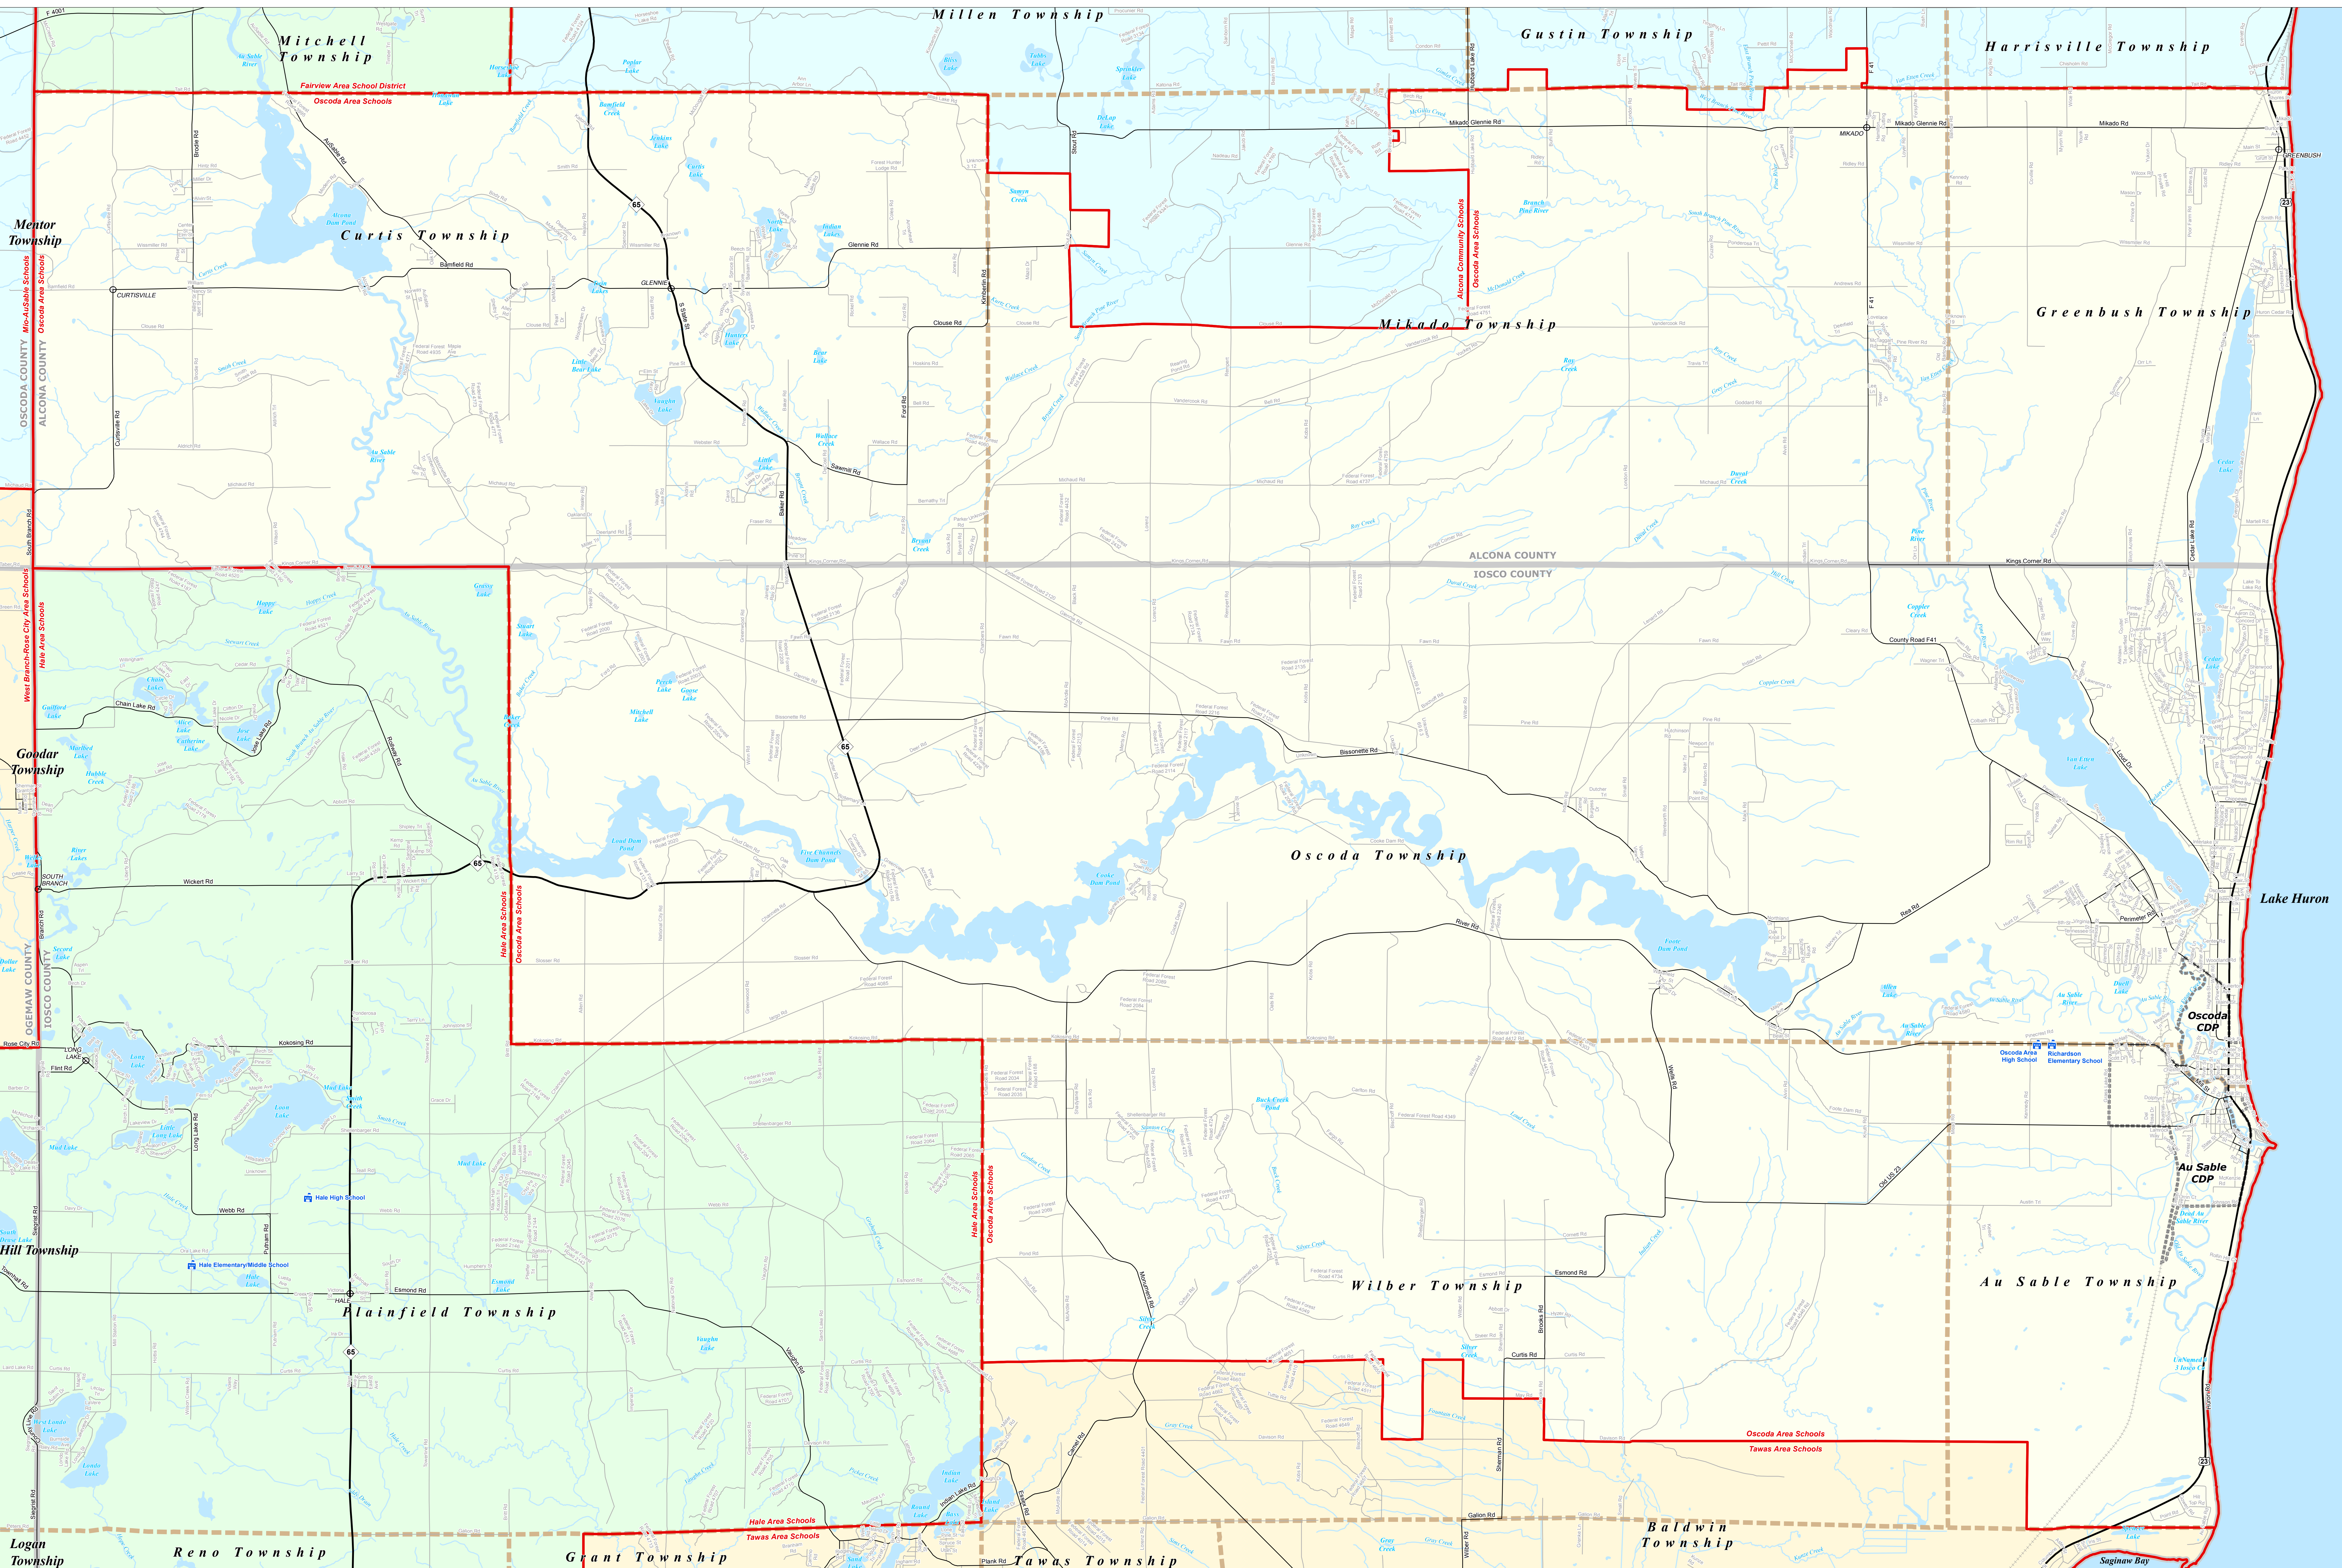

OSCODA AREA SCHOOLS

Iosco RESA

0 0.25 0.5 1 Miles

Legend	
School District	School
County	Freeway
City	Highway
Township	Primary Road
Village	Local Road
Census Designated Place	Railroad
	Water Feature
	River, Stream, or Drain